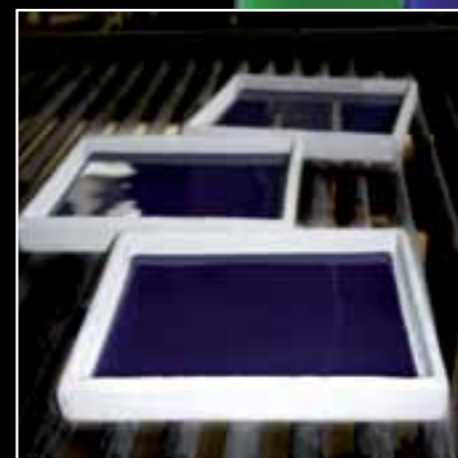

Prodotto completamente
realizzato e montato a mano in
Italia

Product completely hand crafted
in Italy

MEGARON®
DESIGN ITALIANO & MOSAICO

smaltone
smalto & marmo