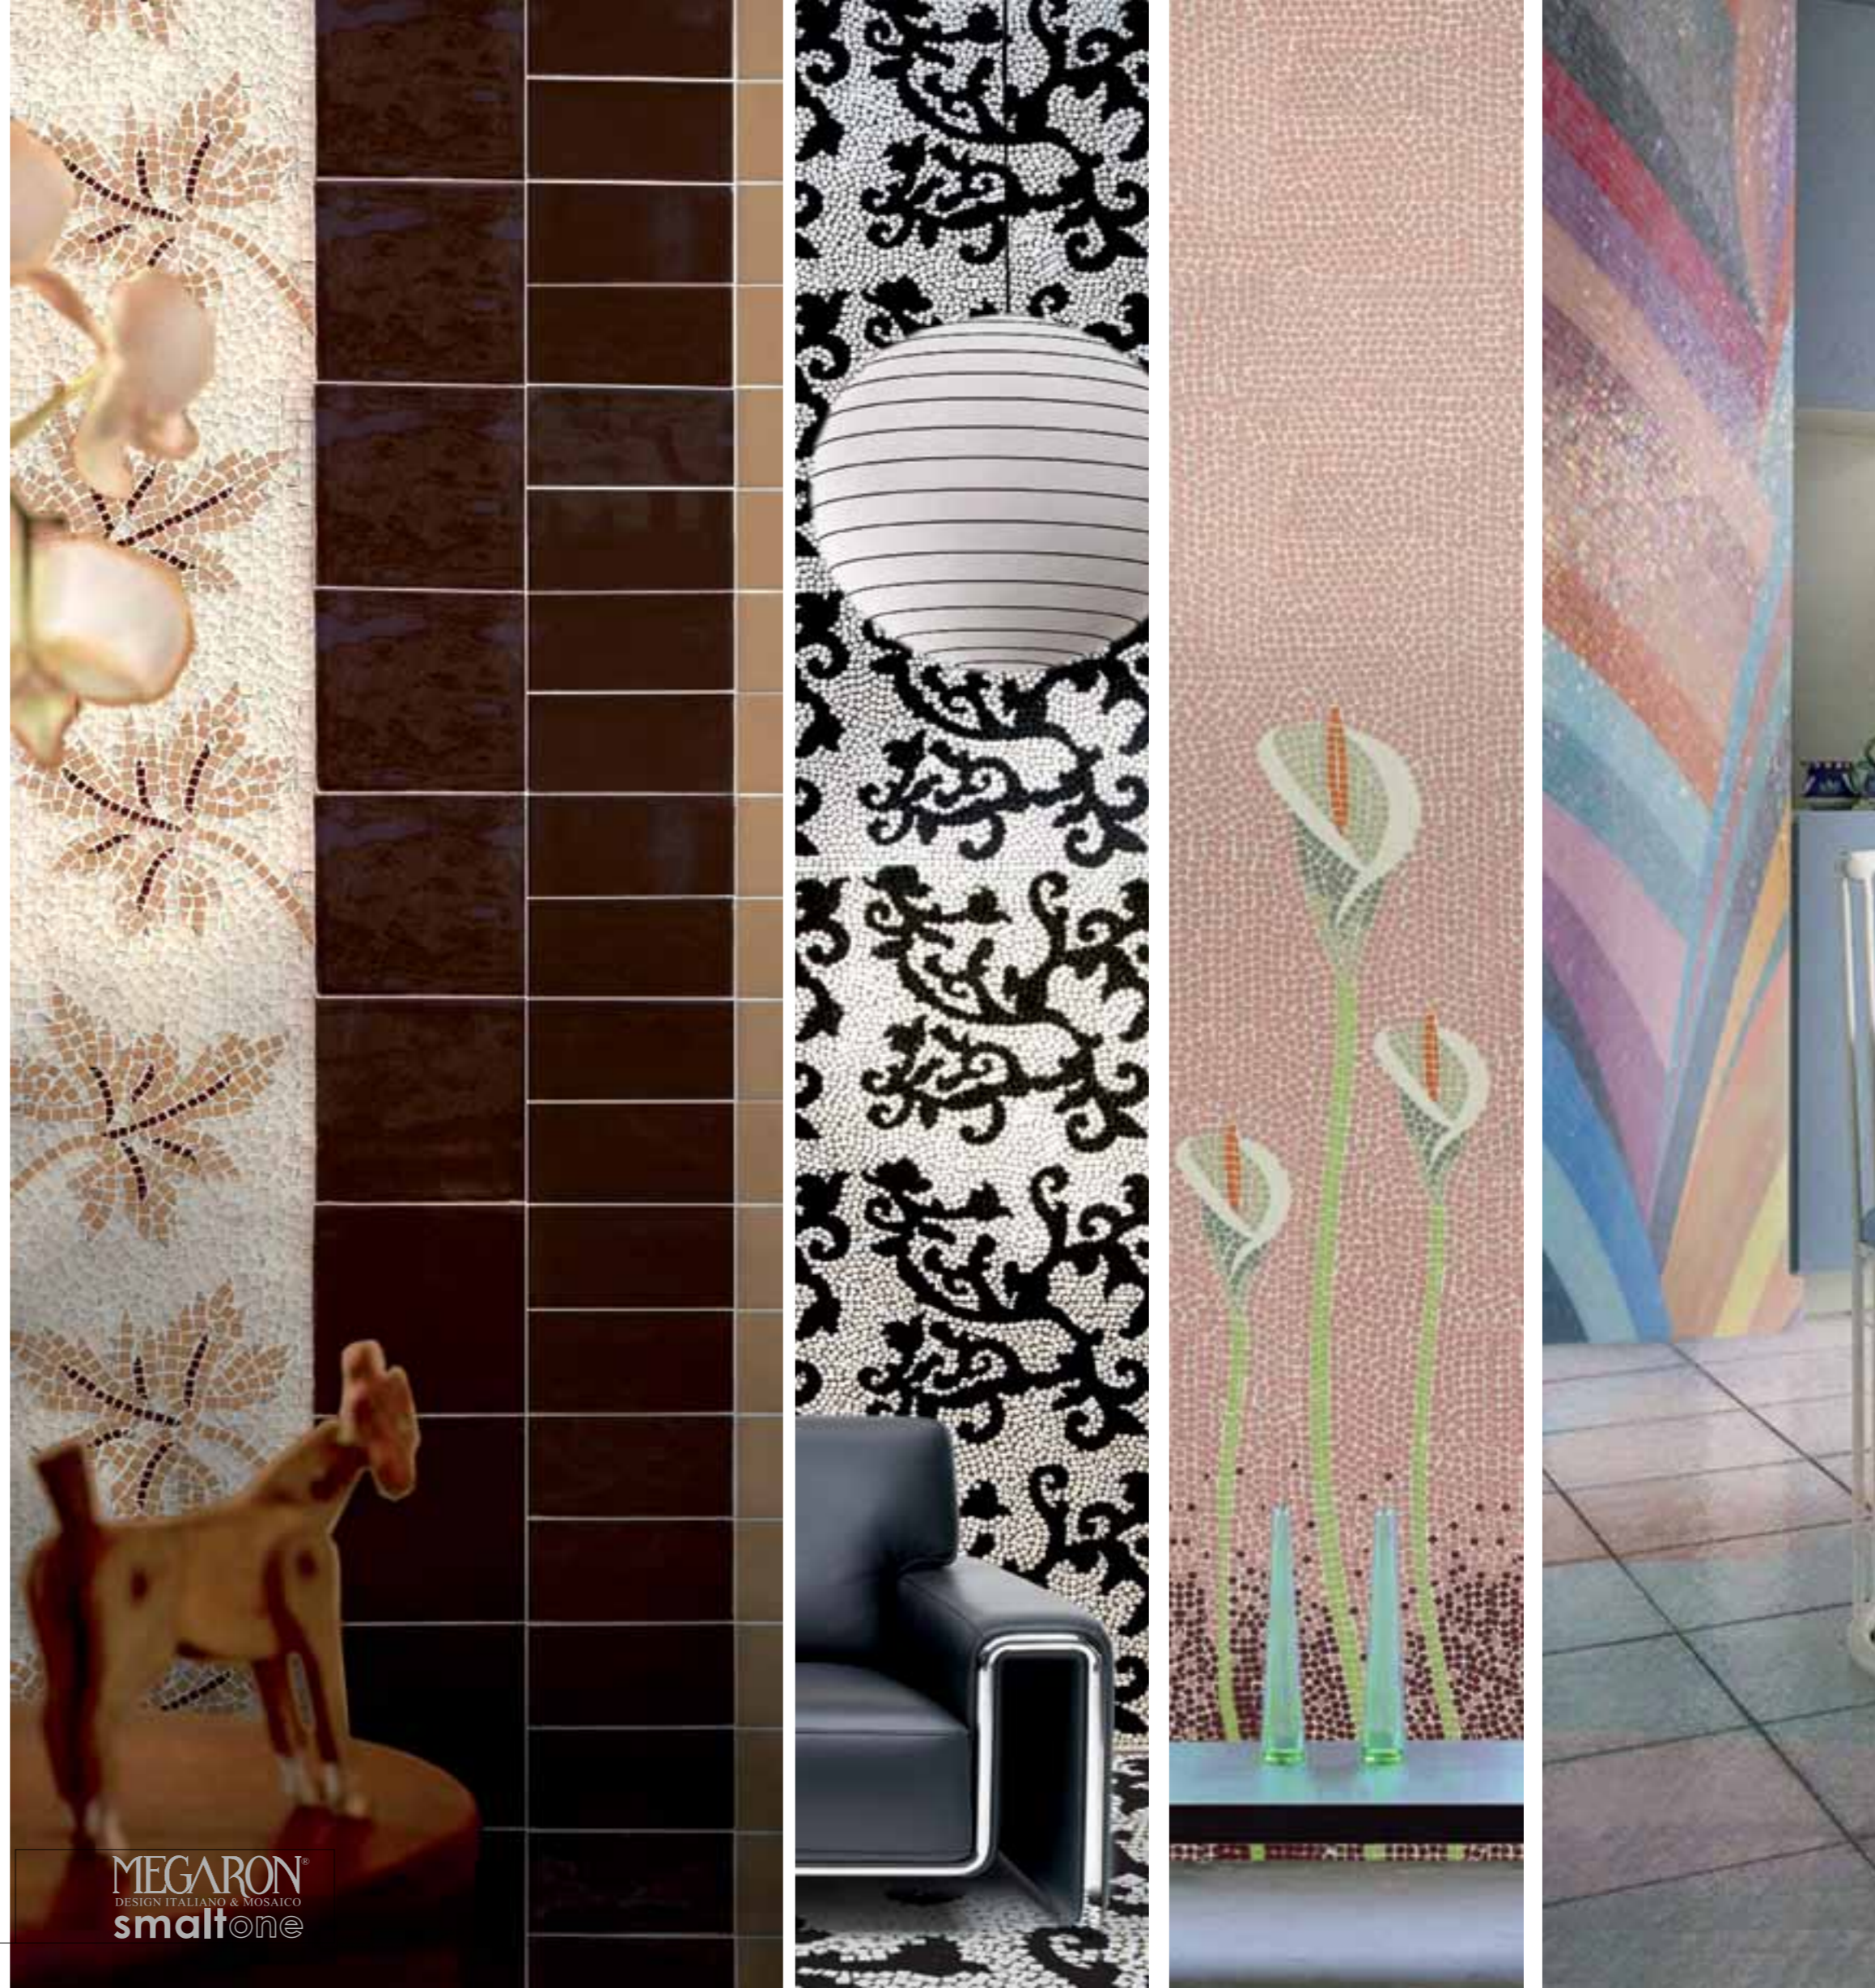

The **FONDI**: mosaics sheets with chips of 1x1, 1,5x1,5, 3x3 cm and a range of forty colours.

The **PIASTRE**: eight different sizes of tile, unusual for the glass paste: 24x24, 12x24, 6x24, 3x24 cm and moreover 12x12, 6x12, 3x12, 6x6, 3x6 cm.

Using the mosaic of glass paste with the "venetian" technique of our **Opus scutulatum** we propose a series of **DECORI** where the cold and rigid scheme of pixel technique is "softly" replaced; the Decori, mosaic sheets of 40x40 cm, inspired by the textile art and murals, are presented as vertical moduls, proposable either as singular insert or mixable with Fondi (mosaic sheets) and Piastre (tiles).

The **GRECHE** (borders) was born as evolution of elementary drawings, nearly naïf, playful inserts to be installed sparsely or in line especially when matched with coloured tiles.

The effects achieved with the research into this marvellous material have allowed to complete the proposal with a collection called **SHINING**, characteristic for the iridescences, particularly impressive in larger tiles.

The series **GOLD** presents different versions of gold or silver glass paste suitable to be easily combined with all kind of decorative mosaics.

The last collection represent a very original proposal, called **SHADE**, obtained thank to the experimentation carried out on particular blends, where the melt conglomeration of glass realize several shades of colour.