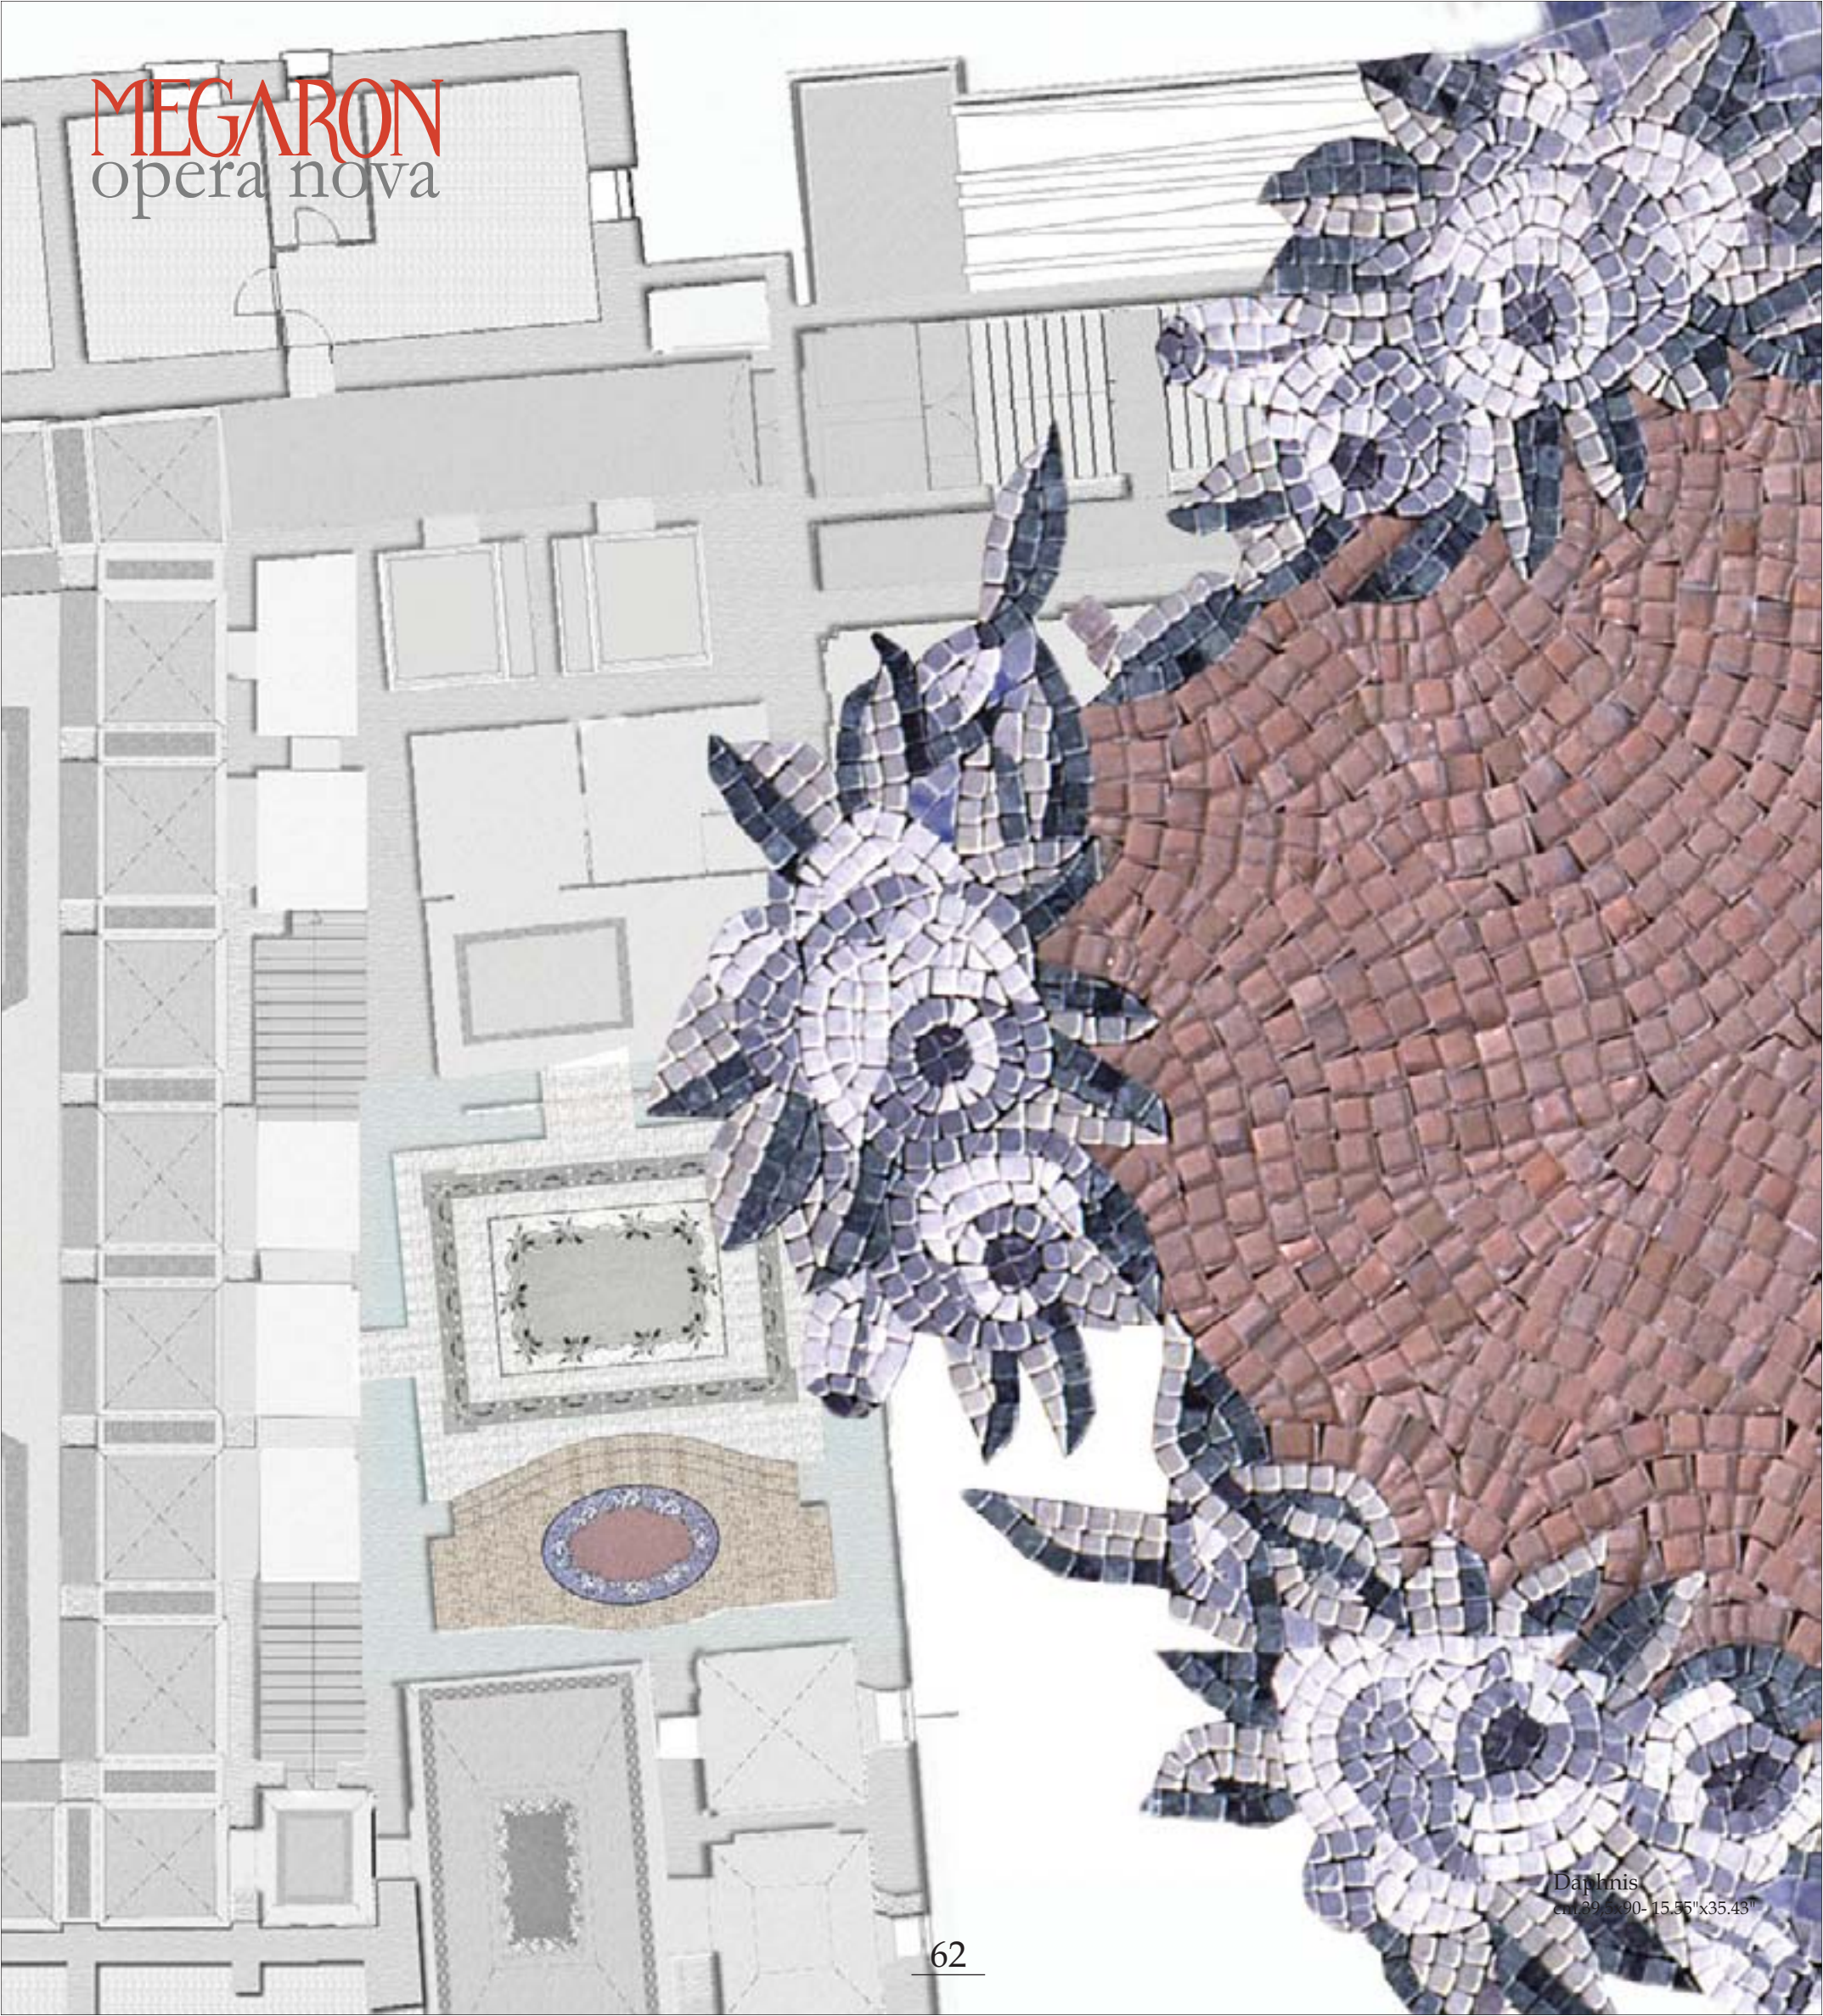

MEGARON

opera nova

Arge
cm.30x30 - 11.81"x11.81"

Gorge
cm.90x30 - 35.43"x11.81"

Arion
cm.30x30 - 11.81"x11.81"

Rebeli
cm.120x30 - 47.24"x11.81"

Alcon
cm.60x60 - 23.62"x23.62"

Edusa
cm.100x150 - 39.37"x59.06"

Spini
cm.91,5x40 - 36"x15.75"

Ilicis
cm.91,5x61 - 36"x24"

Daphnis
cm. 39,5 x 90 - 15,55" x 35,43"